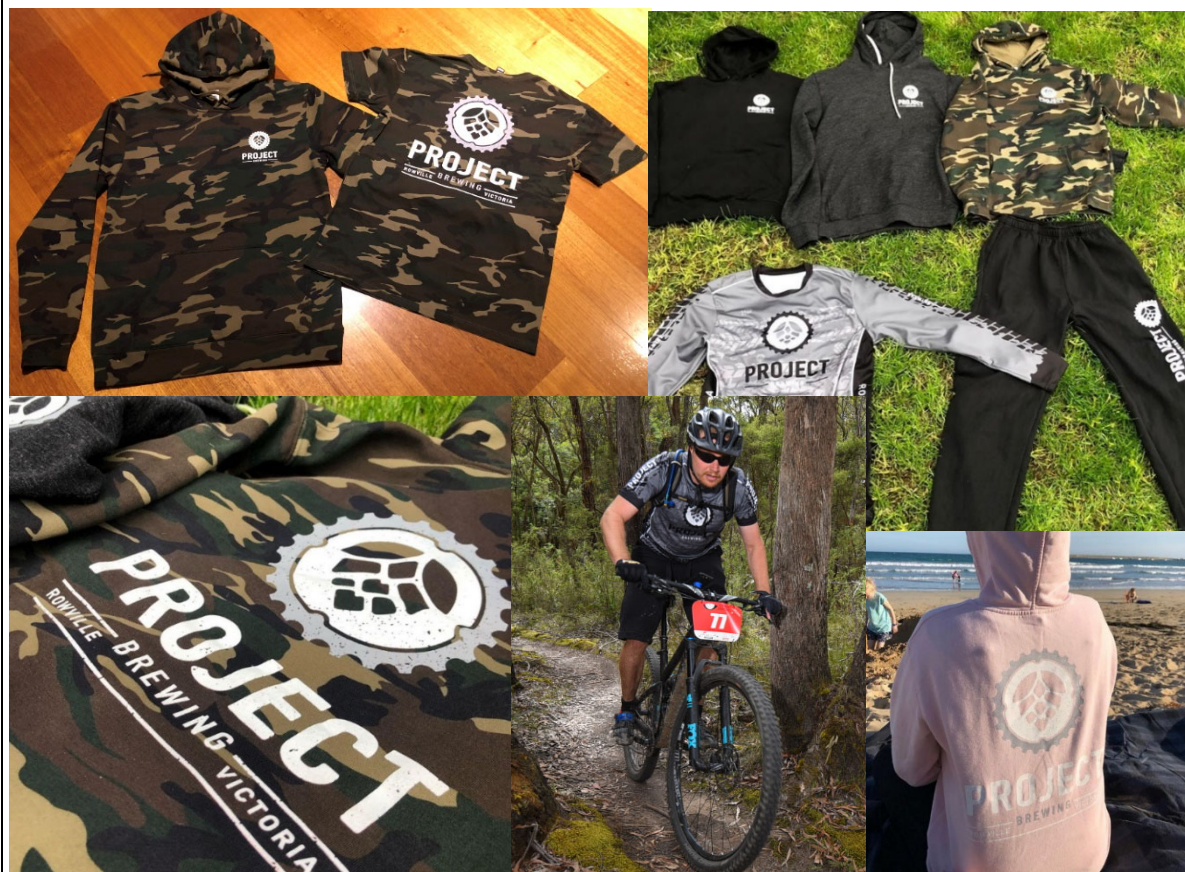

Currently Available
BIRTHDAY \$50

Ask us about custom name or value vouchers!

MERCHANDISE

T-Shirts	\$30	Stubby Holder	\$10
Hoodies	\$65	Cap	\$10
Mountain Bike Jersey	\$85	Squealer(1L) Glass	\$8
Beanie	\$15	Assorted glassware	\$7-\$15
Tracksuit Pants	\$50		